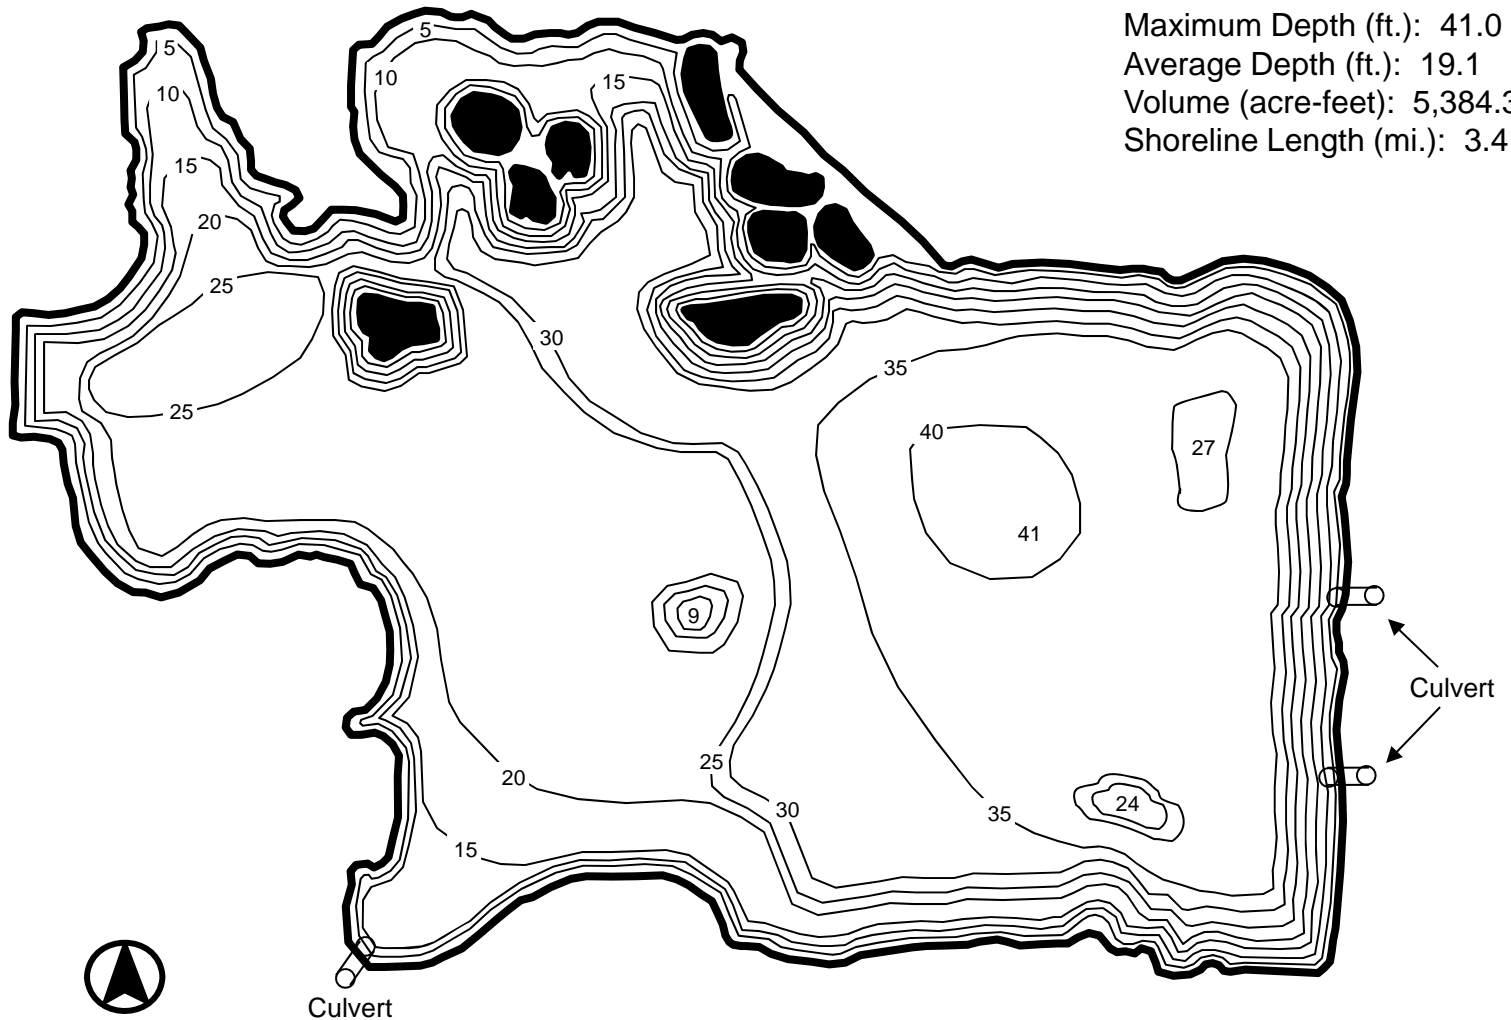

# Three Oaks Recreation Area Crystal Lake, IL

## SOUTH LAKE

Surface Acres: 281.7  
Maximum Depth (ft.): 41.0  
Average Depth (ft.): 19.1  
Volume (acre-feet): 5,384.3  
Shoreline Length (mi.): 3.4

Soundings (ft.) – 5/31/05

Vic Santucci – 2/23/06  
IDNR - Fisheries

**Three Oaks Recreation Area  
Crystal Lake, IL  
[www.threeoaksrecreation.com](http://www.threeoaksrecreation.com)**

Surface Acres: 33.0  
Maximum Depth (ft.): 40.0  
Average Depth (ft.): 23.0  
Volume (acre-feet): 759.9  
Shoreline Length (mi.): 1.3