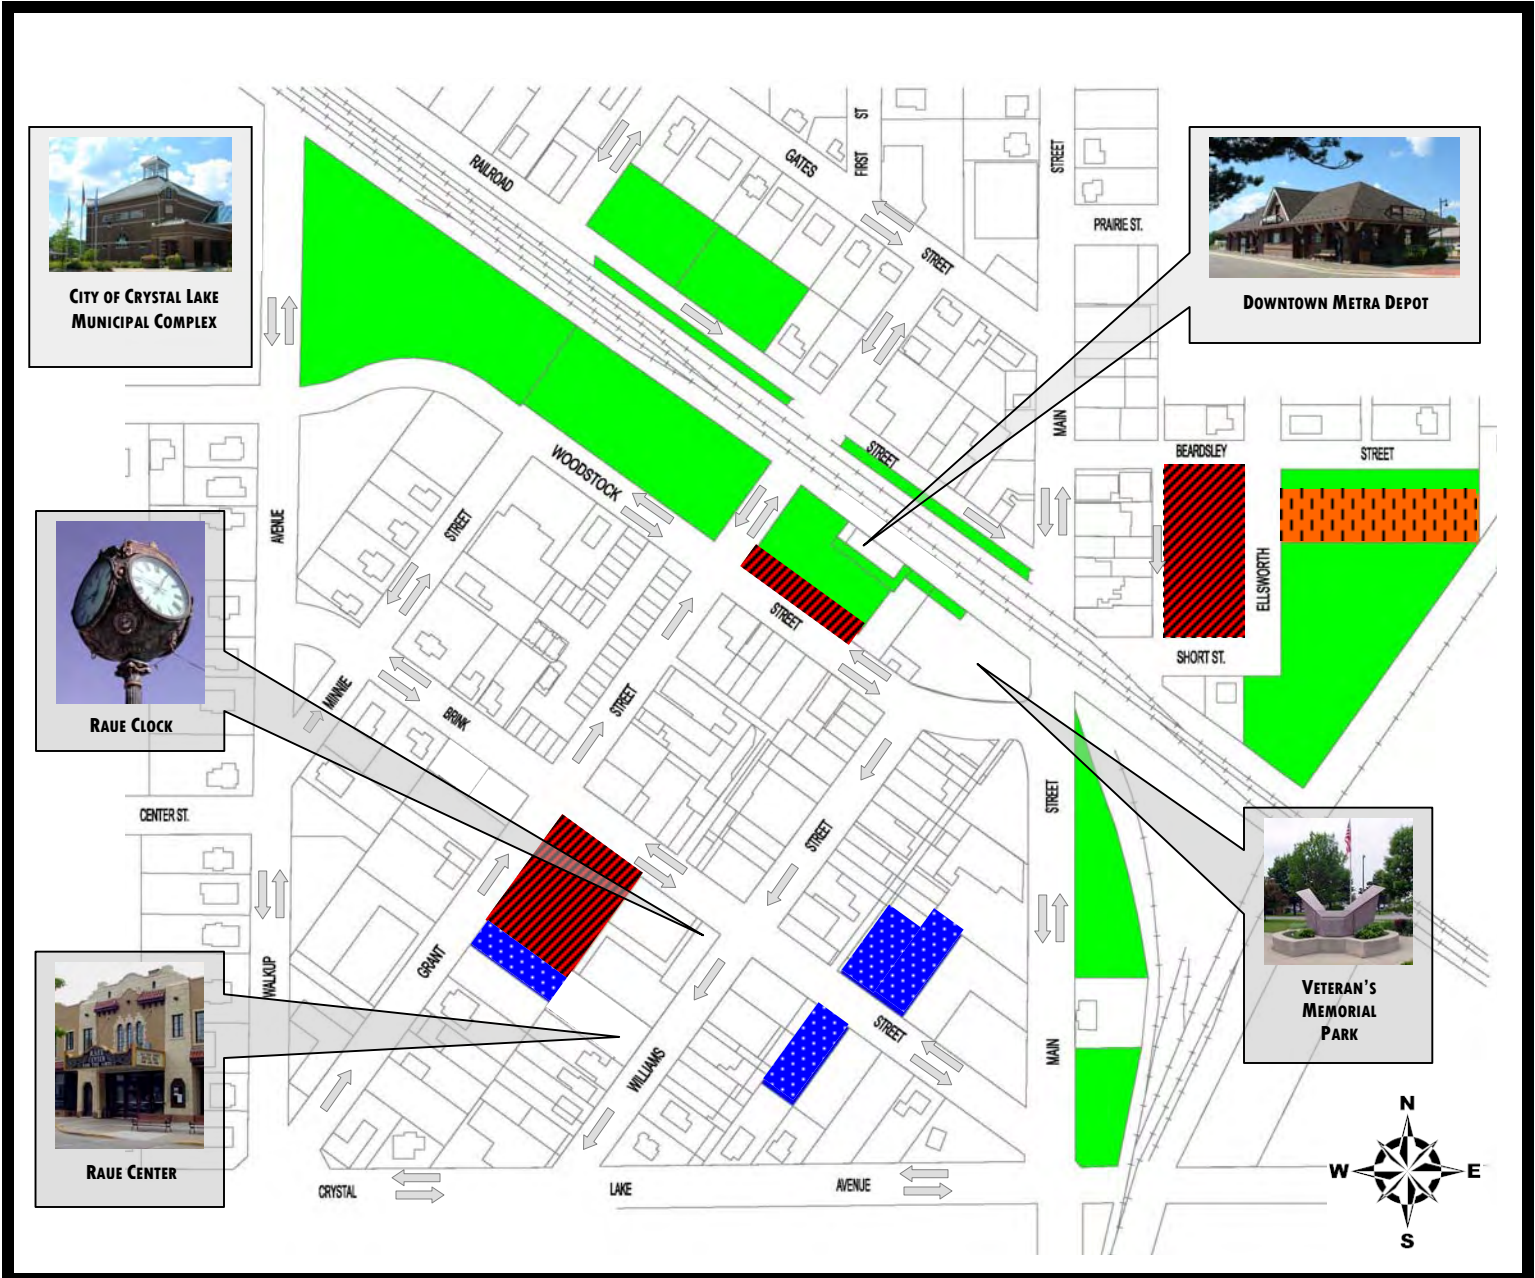

DOWNTOWN CRYSTAL LAKE PARKING DIRECTORY

-  **DAILY COMMUTER PAY LOT:**
PARK FREE ON WEEKDAYS 5:00PM TO 2:00AM AND ON WEEKENDS
-  **MULTI-DAY (3-DAY PRE-PAY MAXIMUM) & DAILY COMMUTER PAY LOT:**
PARK FREE ON WEEKDAYS 5:00PM TO 2:00AM AND ON WEEKENDS
-  **EMPLOYEE PERMIT PARKING ("Z"-LOT):**
PARK FREE ON WEEKDAYS 5:00PM TO 2:00AM AND ON WEEKENDS
-  **4-HOUR FREE LOT**

**UNLESS OTHERWISE NOTED,
FREE ON-STREET PARKING IS
LIMITED TO 2-HOURS**

EFFECTIVE 1/1/07